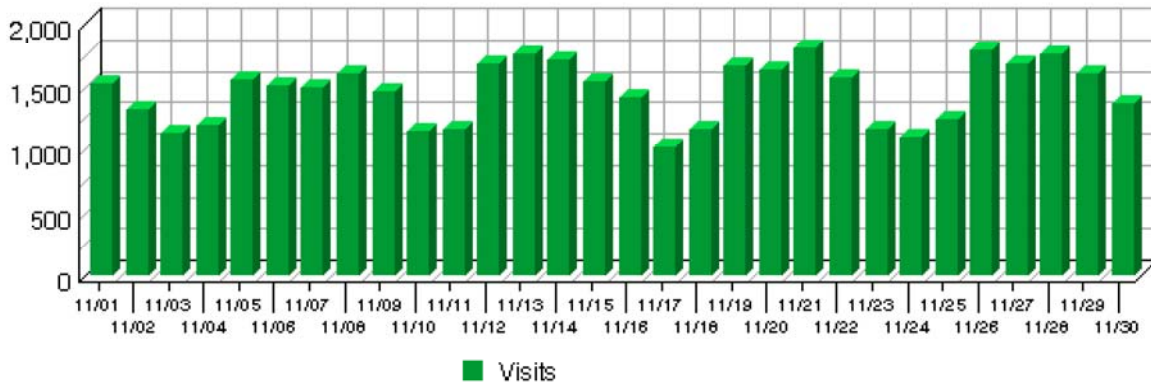

General Statistics

Help ?

The Visits Over Time graph identifies the overall count of visits to your Web site. The General Statistics table provides statistics of the total activity for this Web site during the designated time frame.

Visits Over Time

General Statistics	
Successful Hits For Entire Site	464,769
Average Hits Per Day	15,492
Home Page Hits	9,350
Pages	
Page Views (Impressions)	116,137
Average Per Day	3,871
Document Views	116,099
Visits	
Visits	43,759
Average Per Day	1,458
Average Visit Length	00:17:31
International Visits	0%
Visits of Unknown Origin	100%
Visits from the United States	0%
Visitors	
Unique Visitors	24,100
Visitors Who Visited Once	20,625
Visitors Who Visited More Than Once	3,475