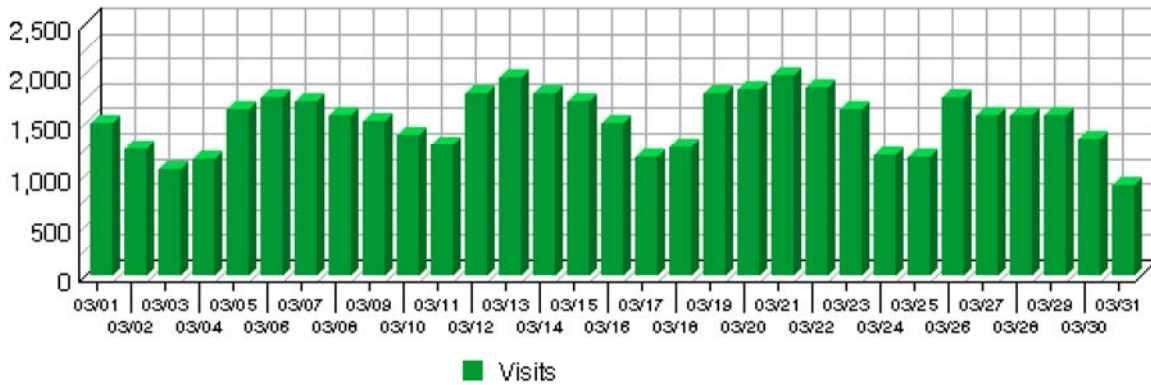

General Statistics

Help ?

The Visits Over Time graph identifies the overall count of visits to your Web site. The General Statistics table provides statistics of the total activity for this Web site during the designated time frame.

Visits Over Time

General Statistics	
Successful Hits For Entire Site	437,610
Average Hits Per Day	14,116
Home Page Hits	8,221
Pages	
Page Views (Impressions)	91,852
Average Per Day	2,962
Document Views	91,827
Visits	
Visits	47,387
Average Per Day	1,528
Average Visit Length	00:18:08
International Visits	0%
Visits of Unknown Origin	100%
Visits from the United States	0%
Visitors	
Unique Visitors	23,586
Visitors Who Visited Once	20,127
Visitors Who Visited More Than Once	3,459